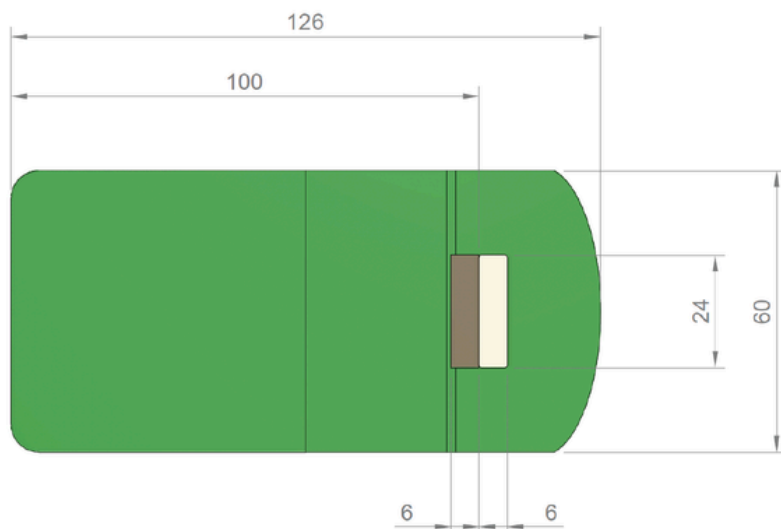

# OVERSIZED TWO-PIECE PRACTICE MOUND

ITEM TPM1175COLOR2PC

CATEGORY PRACTICE MOUNDS

**HIGH DENSITY  
FOAM CORE**

**INCAPSULATED IN  
SUPER LIGHT  
WEIGHT FIBERGLASS**

**COATED POLYUREA**

## Product Specifications

Dimensions	10"H x 10'6"L x 5"W
Weight	120 lbs
SpikeTek	1,100 Spikes
Turf	Clay, Green, Red, Brown, Tan

800.315.8115  
INFO@PORTOLITE.COM